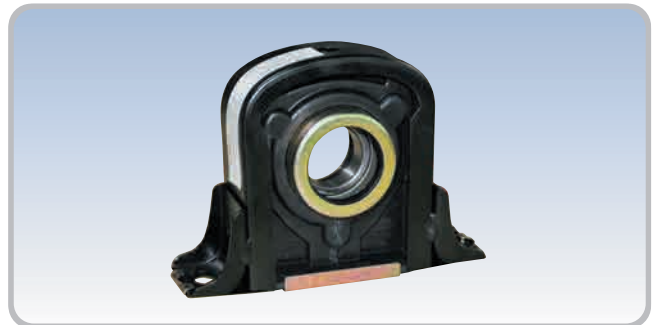

KING PIN KIT FOR FUSO 6D22 (NY-512)

KING PIN KIT FOR DAEWOO 15 ₩ (NY-222)

CENTER SUPPORT BEARING ASSY

FOR STAREX (49130-4A000)

FOR MIGHTY II (49710-45200)

FOR 91A

FOR 90A, ASIA

NAM YANG INDUSTRIAL CO.