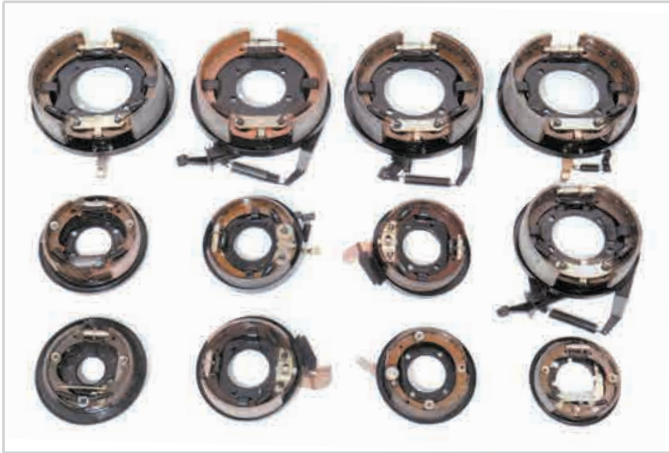

LOW ARM & UPPER ARM & ENGINE MOUNTS

BRKT ASS'Y ROLL MTG

LOWER CONTROL ARM

ENGINE MTG

INSULATOR ASS'Y-STRUT

COMMERCIAL VEHICLE INSULATOR-ENGINE MTG FR
COMMERCIAL VEHICLE INSULATOR-ENGINE MTG RR

VEHICLE FOR RIDING & BRKT ENGINE MTG-FR/RR

ARM COMPLETE ASS Y-LOWER & UPPER
BALL JOINT & RACK END

CLAMP BRACKET ASS Y & SUSTENSION ARM ASS Y

PARKING ASSY & BUSHING & INSULATOR ASSY-STRUT

SHOE ASS Y & BRAKE ASS Y CENTER / PLATE ASS Y BRCK

ROLLER ARM & FORK ASS Y-RELEASE