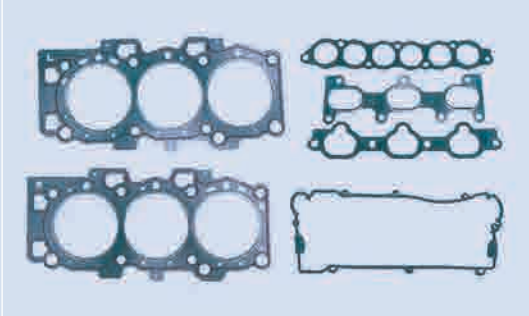

BRAKE DISC PAD | 16~17p

CAR ACCESSORIES & SIDE MIRROR | 18~19p

WATER PUMP / OIL PUMP
DAMPER PULLEY / THERMOSTAT | 20~21p

SHOCK ABSORBER | 22~23p

HEAD LAMP & WORK LAMP | 24~25p

SEAL KIT | 26~27p

GREETING

TAMA(TOP AUTO PARTS MANUFACTURE ASSOCIATION Corp) was established as a nonprofit organization in 1997. It pursues to promote the membership among manufacturers and to develop the automobile parts industry. TAMA consists of manufacturers of automobile pares & it's accessories. Automobile industry, as the essence of machinery industry, is playing a leading role in national economy. Thanks to domestic needs and mass export, the needs of motor car parts are on the increase. Especially this industry has been developed a lot by contributing directly towards automobile industry growth. With advanced design, cost effectiveness and ultra-high technology, the products have been achieved great reputation in the world marked. As globalization and the structural adjustment of world automobile industry are progressing faster than expected, international cooperation and information exchanges are necessary more then ever. Therefore, Top Auto parts Manufacture Association Corp. (TAMA) has made this website to convey the members up to date information, technology, and the trend of the car world. Even though the country is confronted by hand time, the members shuld get through this crisis with challenge spirit. please trust us and select our products. In addition, we hope this website to be a valuable information for all the persons concerned with Korean motor car parts. Thank you very much.