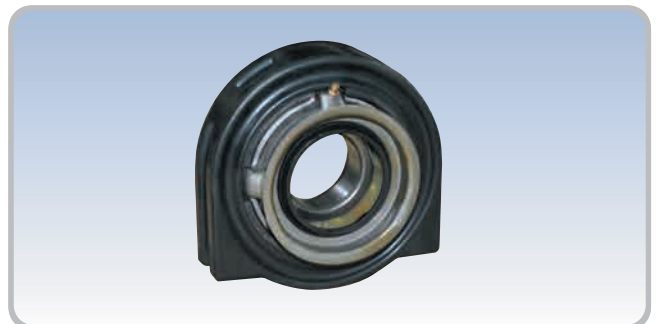

KING PIN KIT FOR FUSO 6D22 (NY-512)

KING PIN KIT FOR DAEWOO 15 ₩ (NY-222)

CENTER SUPPORT BEARING ASSY

FOR STAREX (49130-4A000)

FOR MIGHTY II (49710-45200)

FOR 91A

FOR 90A, ASIA

NAM YANG INDUSTRIAL CO.