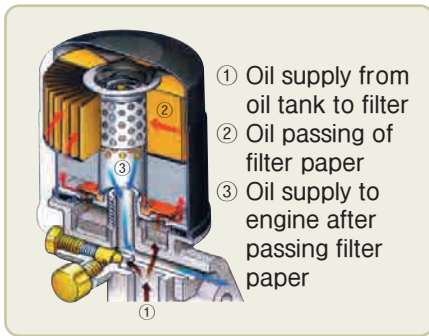

Automobile filter production specialty company. We guarantee savage tribe through HIFILL make.

Greetings

1998, KUKSHIN FILTER that start to oil filter specialty production medium and small enterprises along with growth of Korean automobile industry department king's autograph site with qualitatively grow.

Was constructing 9002 ISO, K.S. certification permission and strict quality-control system for low cost high quality by permission and accomplished High sale extension to research and development and administration structural order that have competitive power.

Our KUKSHIN FILTER is steady enterprise which is helping in acquisition of foreign currencies by export and OEM supply in 16 country such as the United States of America, Central and South America area and Asia such as Brazil, Middle East.

Forward, will try to be the car filter company which represent the South Korea that possess the world best competitive power without being satisfied with accomplishment until now according to change of market situation.

History