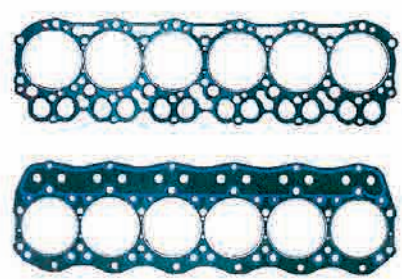

GASKET

CYLINDER HEAD