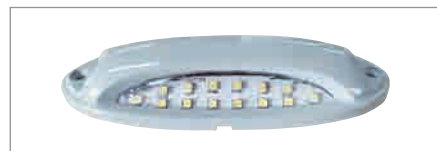

FOR. H.D - MIGHTY NEW

HEAD LAMP

FOR. KIA - RHINO

FOR. KIA - BESTA

FOR. KIA - WIDE BONGO

FOR. KIA - TRADE

BUS WHEEL LAMP

FOR. H.D - BUS (BLACK)