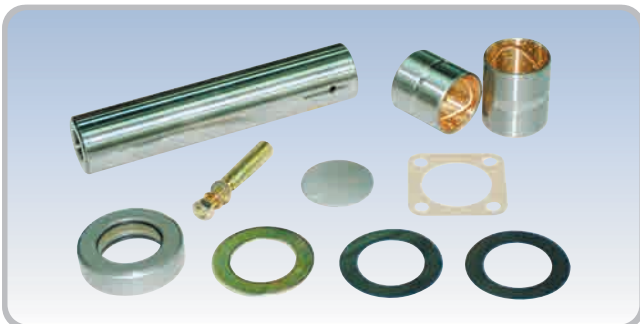

KING PIN KIT FOR CANTER 4D31 (NY-524)

KING PIN KIT FOR NPR (NY-231)

KING PIN KIT FOR TRADE (NY-605)

KING PIN KIT FOR RB13 (NY-427)

KING PIN KIT LIST

KING PIN KIT FOR ASIA 15 ₩ (NY-318)

KING PIN KIT FOR FUSO 6D16 (NY-521)

KING PIN KIT FOR FUSO 6D22 (NY-512)

KING PIN KIT FOR DAEWOO 15 ₩ (NY-222)

CENTER SUPPORT BEARING ASSY

FOR STAREX (49130-4A000)

FOR MIGHTY II (49710-45200)

FOR 91A

FOR 90A, ASIA

NAM YANG INDUSTRIAL CO.