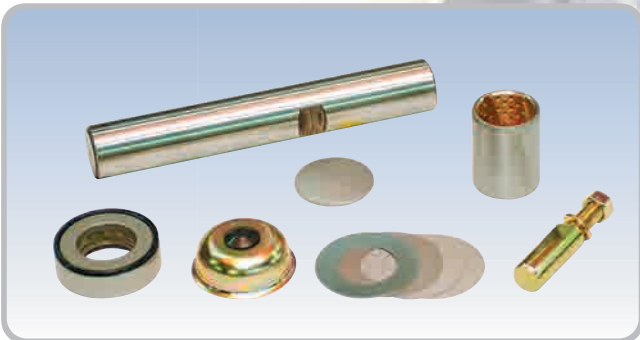

ISO/TS 16949:2009

KING PIN KIT

The VARIOUS NAM YANG products to create the bright future.

Integrated production for better products, rapid service, and competitive prices.

※ Specialized king pin & kit manufacturer for truck, bus of Korean, Japan, VOLVO, SCANIA. etc