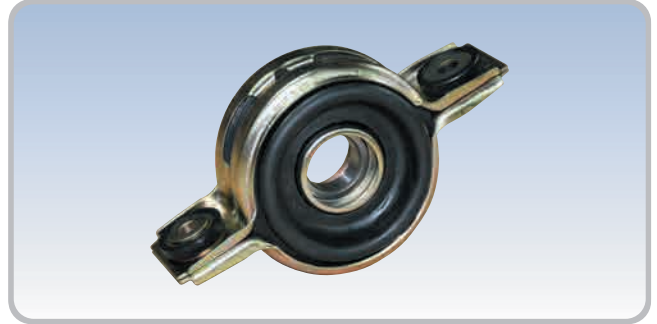

KING PIN KIT FOR CANTER 4D31 (NY-524)

KING PIN KIT FOR NPR (NY-231)

KING PIN KIT FOR TRADE (NY-605)

KING PIN KIT FOR RB13 (NY-427)

KING PIN KIT LIST

KING PIN KIT FOR ASIA 15 ₩ (NY-318)

KING PIN KIT FOR FUSO 6D16 (NY-521)

KING PIN KIT FOR FUSO 6D22 (NY-512)

KING PIN KIT FOR DAEWOO 15 ₩ (NY-222)

CENTER SUPPORT BEARING ASSY

FOR STAREX (49130-4A000)

FOR MIGHTY II (49710-45200)

FOR 91A

FOR 90A, ASIA

NAM YANG INDUSTRIAL CO.